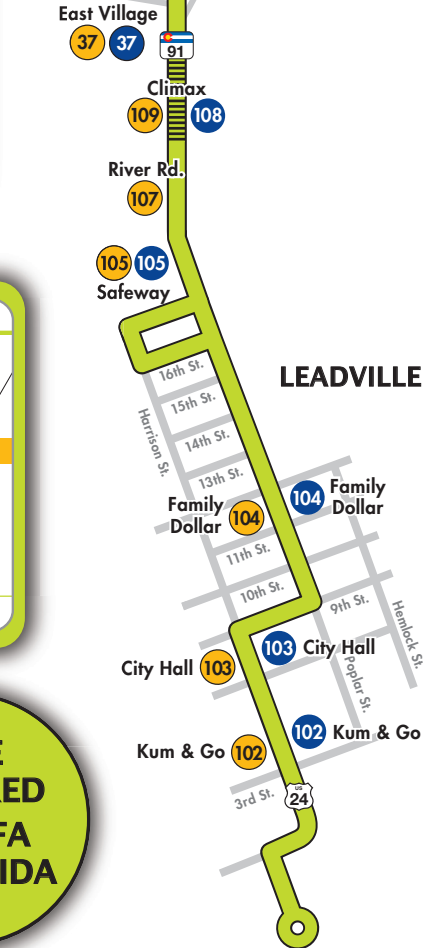

LAKE COUNTY COMMUTER

NORTHBOUND (From Leadville to Frisco)

Stop ID #	Kum & Go	City Hall	Family Dollar	Safeway	Climax	East Village	Frisco Station
AM	5:20	5:20	5:22	5:23	FLAG	DROPS	6:20
	7:20	7:20	7:22	7:23	FLAG	DROPS	8:25
PM	2:00	2:00	2:02	2:03	FLAG	DROPS	2:55
	5:00	5:00	5:02	-	FLAG	DROPS	5:55
	7:00	7:00	7:02	-	FLAG	DROPS	7:55

"FLAG" - Bus does not stop unless requested (flagged/waved) by a rider.

SOUTHBOUND (From Frisco to Leadville)

Stop ID #	Frisco Station	East Village	Climax	River Road	Safeway	Family Dollar	City Hall	Kum & Go
AM	6:20	-	Flag	Flag	No Pickups past this stop. Drops Only!			
PM	1:00	1:10	Flag	Flag	No Pickups past this stop. Drops Only!			
	4:00	4:10	Flag	Flag	No Pickups... Drops Only!			
	6:00	6:10	Flag	Flag	6:37	No Pickups... Drops Only!		
	10:30	10:40	Flag	No Pickups past this stop... Drops Only!				

"FLAG" - Bus does not stop unless requested (flagged/waved) by a rider.

COPPER MOUNTAIN

**FARE
REQUIRED
TARIFFA
REQUERIDA**

Bustang Inter-regional bus connects at Frisco Station. www.RideBustang.com