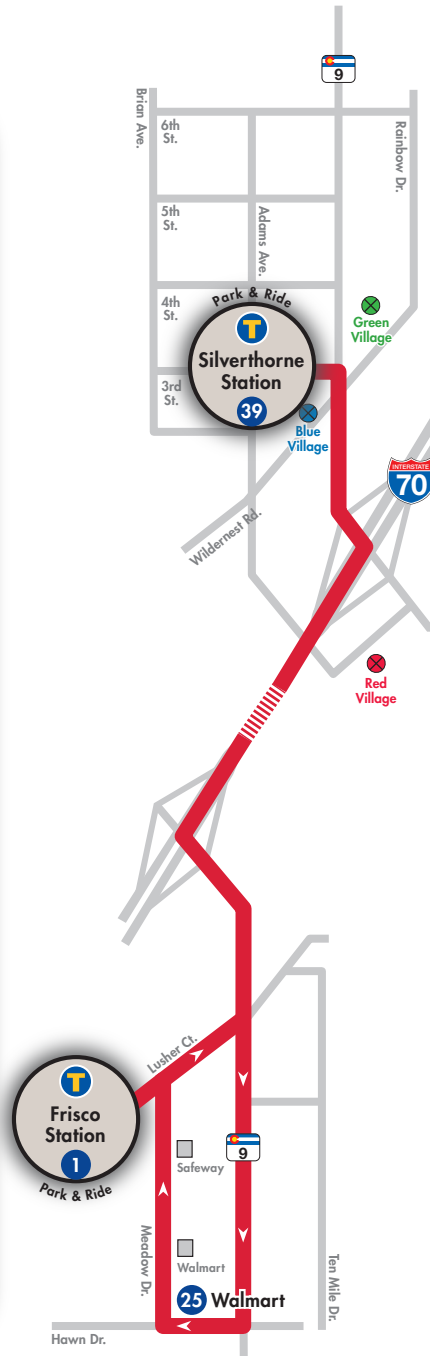

SUMMER
2021

SILVERTHORNE- FRISCO ROUTE

SILVERTHORNE to FRISCO TIMETABLE

Stop ID #	Silverthorne Station 39	Walmart 25	Frisco Station 1
AM	6:15	6:20	6:30
	6:45	6:50	7:00
	7:15	7:20	7:30
	7:45	7:50	8:00
	8:15	8:20	8:30
	8:45	8:50	9:00
	9:15	9:20	9:30
	9:45	9:50	10:00
	10:15	10:20	10:30
	10:45	10:50	11:00
	11:15	11:20	11:30
	11:45	11:50	12:00
PM	12:15	12:20	12:30
	12:45	12:50	1:00
	1:15	1:20	1:30
	1:45	1:50	2:00
	2:15	2:20	2:30
	2:45	2:50	3:00
	3:15	3:20	3:30
	3:45	3:50	4:00
	4:15	4:20	4:30
	4:45	4:50	5:00
	5:15	5:20	5:30
	5:45	5:50	6:00
	6:15	6:20	6:30
	7:15	7:20	7:30
	8:15	8:20	8:30
	9:15	9:20	9:30
	10:15	10:20	10:30
	11:15	11:20	11:30
	12:05*	12:10	12:15

*The Last Bus Leaves 10 Minutes Earlier Than Normal

12:05AM is the LAST BUS.
No Service Past 12:05AM!

⊗ ⊗ ⊗ Factory Outlet Villages

FRISCO to SILVERTHORNE TIMETABLE

Stop ID #	Frisco Station 1	Silverthorne Station 39
AM	6:00	6:15
	6:30	6:45
	7:00	7:15
	7:30	7:45
	8:00	8:15
	8:30	8:45
	9:00	9:15
	9:30	9:45
	10:00	10:15
	10:30	10:45
	11:00	11:15
	11:30	11:45
PM	12:00	12:15
	12:30	12:45
	1:00	1:15
	1:30	1:45
	2:00	2:15
	2:30	2:45
	3:00	3:15
	3:30	3:45
	4:00	4:15
	4:30	4:45
	5:00	5:15
	5:30	5:45
	6:00	6:15
	6:30	6:45
	7:30	7:45
	8:30	8:45
	9:30	9:45
	10:30	10:45
	11:30	11:45

11:30PM is the
LAST BUS.
No Service
Past 11:30PM!