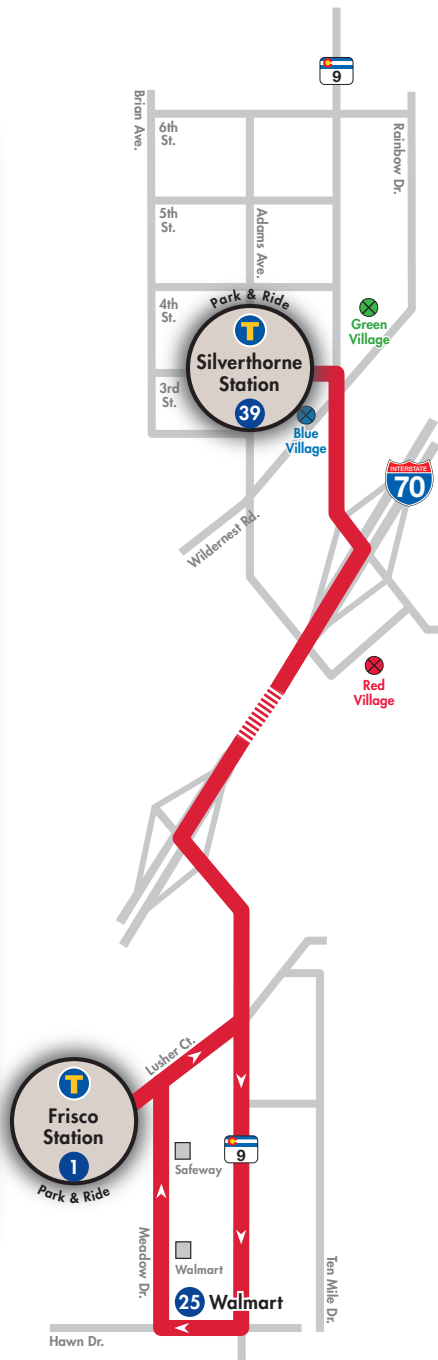

WINTER
2020-21

SILVERTHORNE- FRISCO ROUTE

SILVERTHORNE to FRISCO TIMETABLE

Stop ID #	Silverthorne Station 39	Walmart 25	Frisco Station 1
AM	6:15	6:20	6:30
	6:45	6:50	7:00
	7:15	7:20	7:30
	7:45	7:50	8:00
	8:15	8:20	8:30
	8:45	8:50	9:00
	9:15	9:20	9:30
	9:45	9:50	10:00
	10:15	10:20	10:30
	10:45	10:50	11:00
	11:15	11:20	11:30
	11:45	11:50	12:00
PM	12:15	12:20	12:30
	12:45	12:50	1:00
	1:15	1:20	1:30
	1:45	1:50	2:00
	2:15	2:20	2:30
	2:45	2:50	3:00
	3:15	3:20	3:30
	3:45	3:50	4:00
	4:15	4:20	4:30
	4:45	4:50	5:00
	5:15	5:20	5:30
	5:45	5:50	6:00
	6:15	6:20	6:30
	7:15	7:20	7:30
	8:15	8:20	8:30
	9:15	9:20	9:30
	10:15	10:20	10:30

10:15PM is the LAST BUS.
No Service Past 10:15PM!

✗ ✕ ✕ Factory Outlet Villages

FRISCO to SILVERTHORNE TIMETABLE

Stop ID #	Frisco Station 1	Silverthorne Station 39
AM	6:00	6:15
	6:30	6:45
	7:00	7:15
	7:30	7:45
	8:00	8:15
	8:30	8:45
	9:00	9:15
	9:30	9:45
	10:00	10:15
	10:30	10:45
	11:00	11:15
	11:30	11:45
PM	12:00	12:15
	12:30	12:45
	1:00	1:15
	1:30	1:45
	2:00	2:15
	2:30	2:45
	3:00	3:15
	3:30	3:45
	4:00	4:15
	4:30	4:45
	5:00	5:15
	5:30	5:45
	6:00	6:15
	6:30	6:45
	7:30	7:45
	8:30	8:45
	9:30	9:45
	10:30	10:45

10:30PM is the
LAST BUS.
No Service
Past 10:30PM!